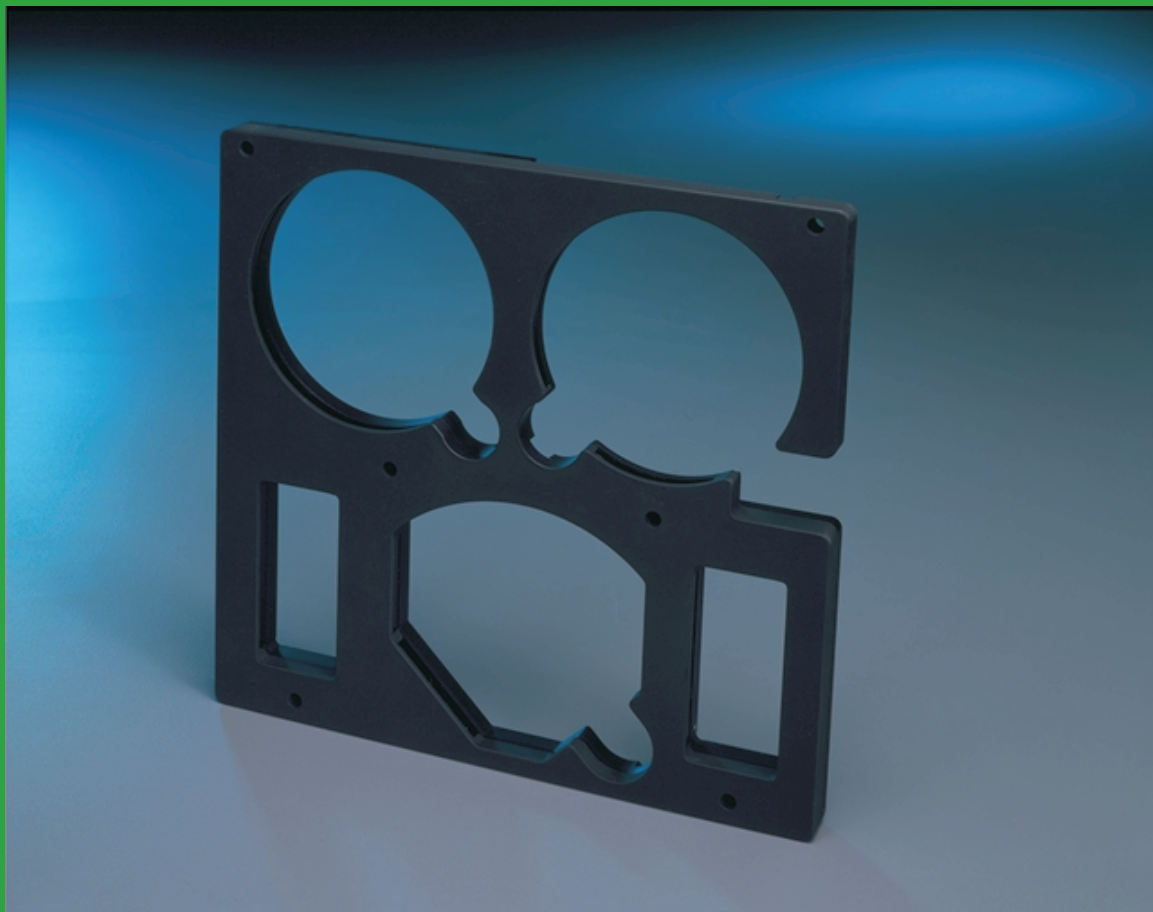

NVG Open Ring Bezel

Making instrument lighting compatible with Night Vision Goggles is easier and more cost effective with add-on Open Ring bezels than with internal instrument lighting modifications. The bezels can also solve inadequate lighting problems that are inherent in the original lighting design.